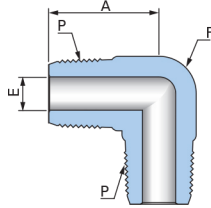

Male Elbow

**PME**

Connects Female Pipe to Female Pipe

Part No.	Pipe Size	Dimensions (mm)		
	P	A	E	F
PME-02	1/8	18.0	4.8	1/2
PME-04	1/4	24.6	7.0	9/16
PME-06	3/8	28.7	10.0	11/16
PME-08	1/2	33.0	12.0	13/16

Dimensions are for reference only and are subject to change without prior notice.